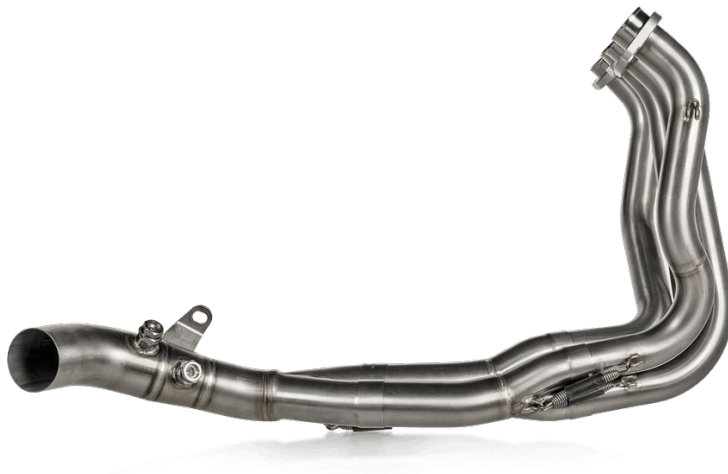

Kawasaki Ninja 1100SX

Product Name: **Optional Header (SS)**

Product code: **E-K10R9**

Approval: W/O

MSRP ex. VAT: 755,00 €

INFO

Optional available headers from the finest stainless steel offer an upgrade to a full system when used with the Akrapovič Slip-On exhaust system. Let your bike stand out with more power, beautiful design, and the unique Akrapovič sound.

Kawasaki Ninja 1100SX

Product Name: **Optional Header (SS)**

Product code: **E-K10R9**

Approval: W/O

MANDATORY PRODUCTS

Product name: **Slip-On Line (Carbon)**

Product code: **S-K10S032-HRC**

MSRP ex. VAT: 840,00 €