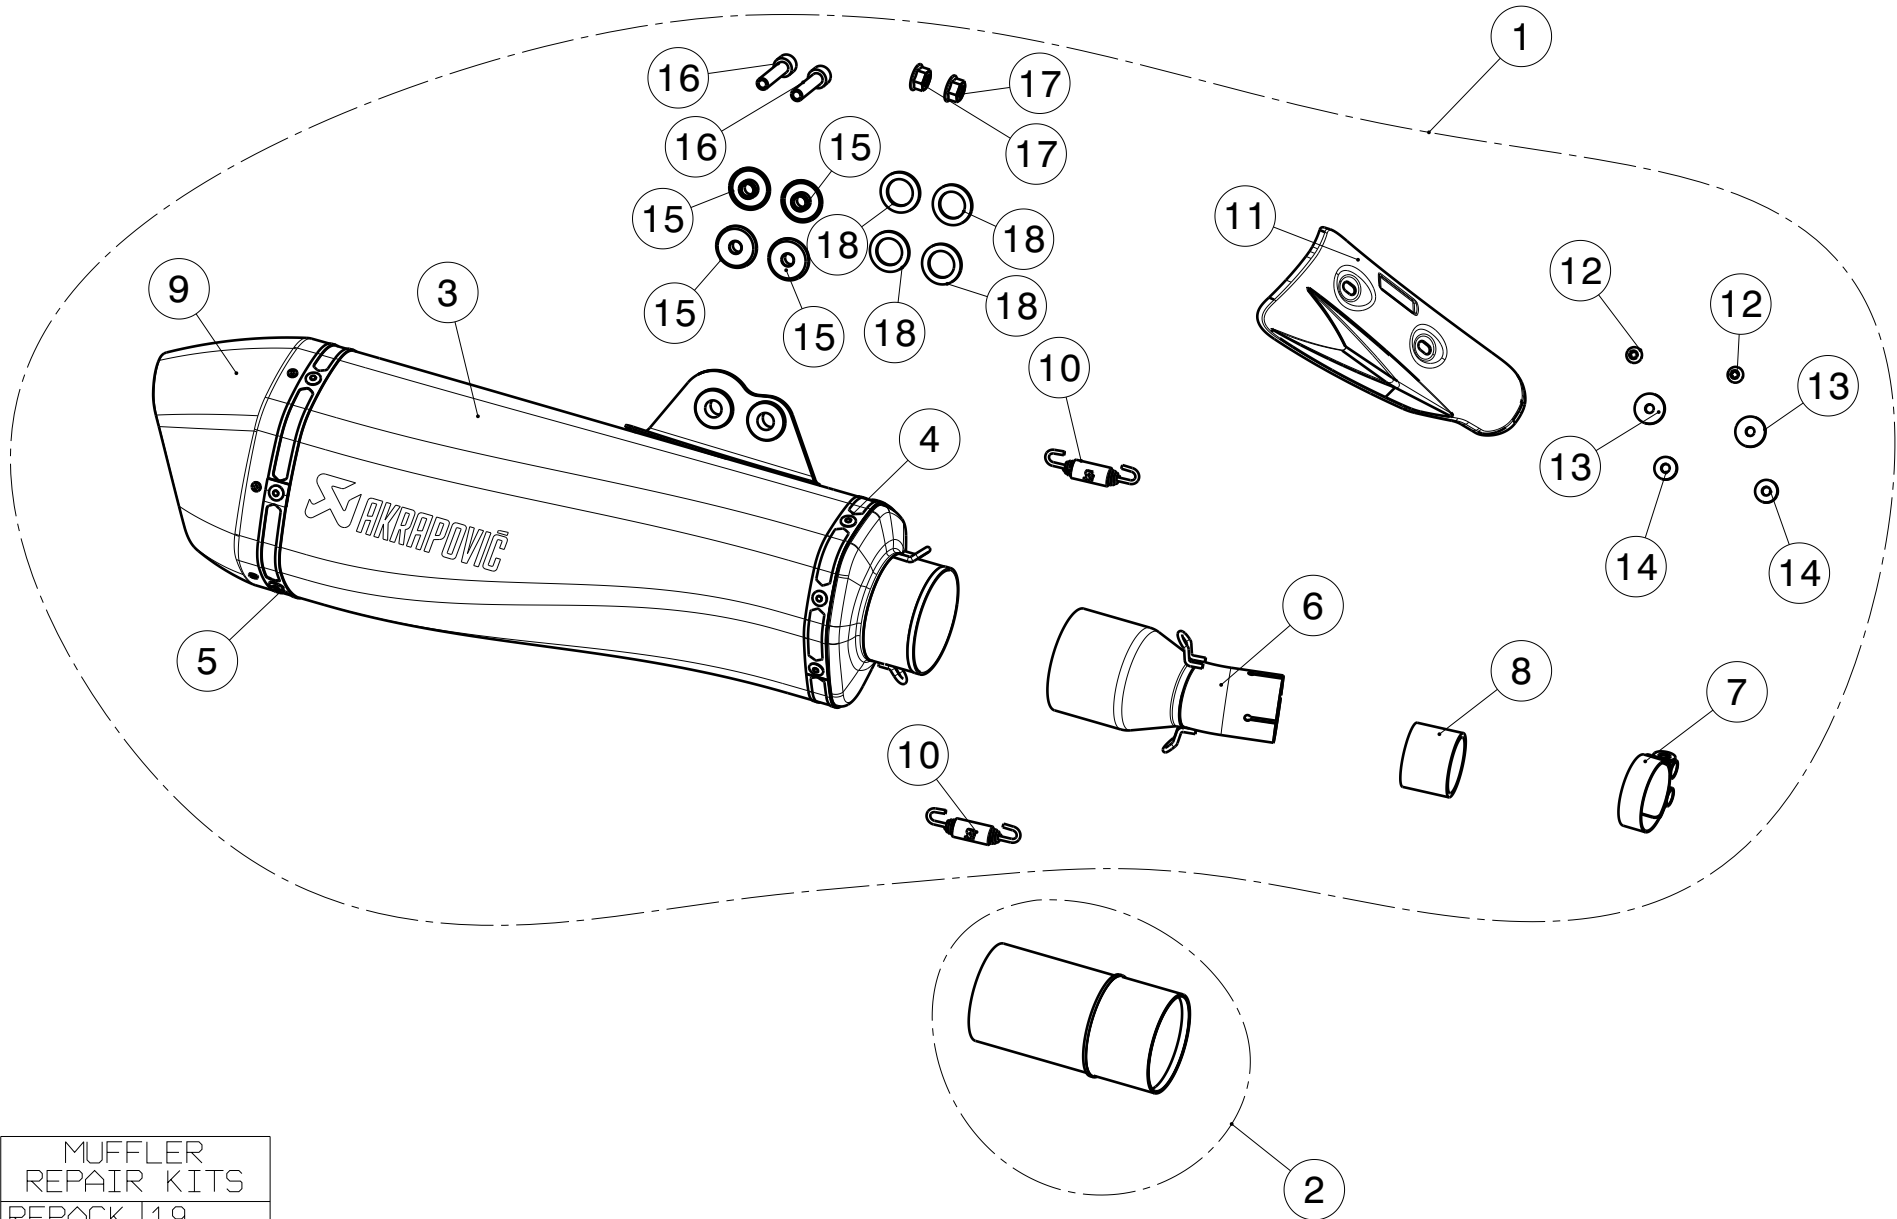

WARNING! EC TYPE APPROVAL IS VALID ONLY WHEN CATALYTIC CONVERTER IS INSTALLED!

MUFFLER REPAIR KITS	
REPACK	19
SLEEVE	20

No.	SalesCode	Description	Qty.
1	S-KY5SO1-HRAASSBL	slip on system	1
2	P-KAT-068	catalytic converter	1
3	M-HRAA00102BL	muffler	1
4	P-TT52/1	belt TI for SS sleeve	1
5	P-TT28/1	belt TI for TI sleeve	1
6	L-KY5SO1	link pipe SS	1
7	P-R58	clamp SS	1
8	P-G9	graphite gasket	1
9	V-EC193	end cap CA	1
10	P-S2/1	spring	2
11	P-HSS10SO1	heat shield CA	1
12	P-FB44	bolt	2
13	P-DRH1/BAR316	heat resistant washer	2
14	P-DRH4/BAR316	heat resistant washer	2
15	P-DR54	spacer bushe AL	4
16	P-FB20	bolt	2
17	P-FN4	nut	2
18	P-DR4	washer SS	4
19	P-RPCK195/1	muffler repack kit	1
20	P-RKS569RAA400	muffler sleeve kit	1
21	V-TUV246	insert SS	2