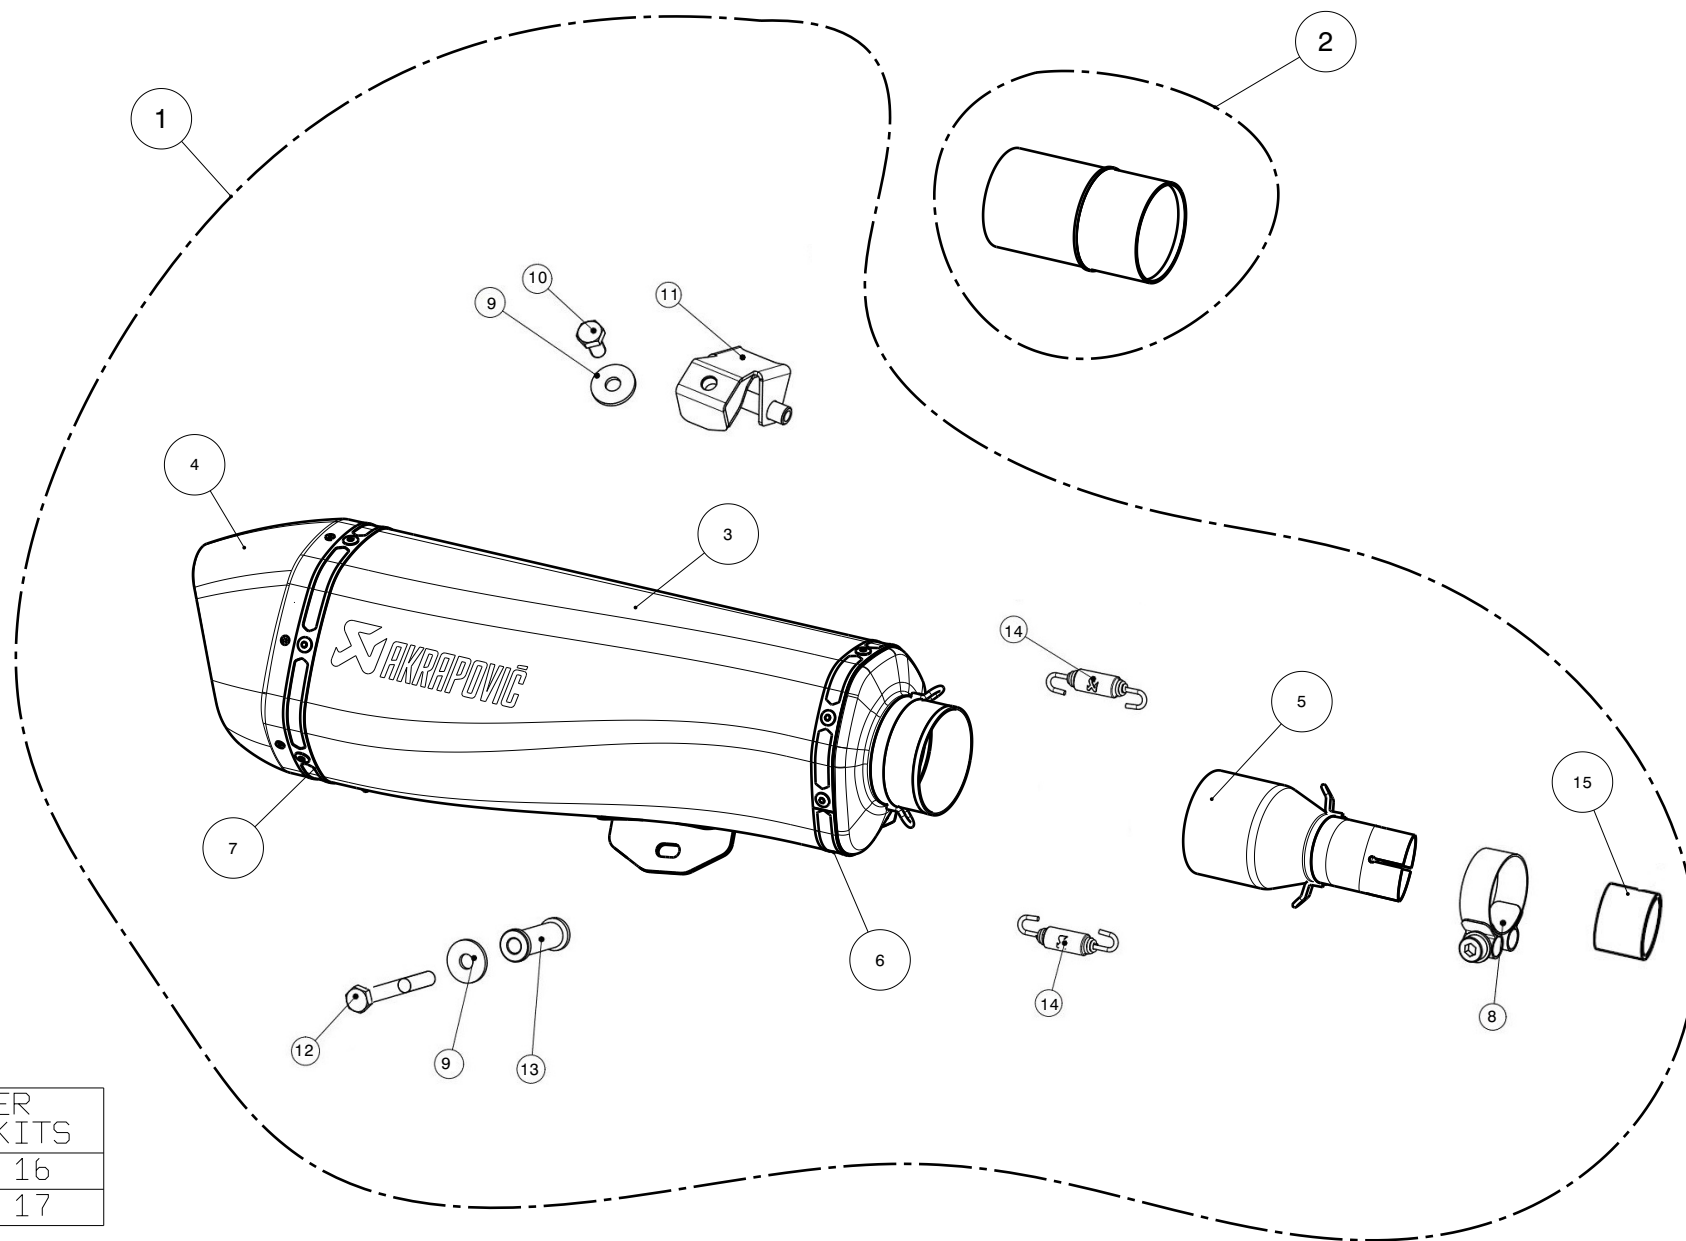

WARNING! EC TYPE APPROVAL IS VALID ONLY WHEN CATALYTIC CONVERTER IS INSTALLED!

MUFFLER REPAIR KITS	
REPACK	16
SLEEVE	17

No.	SalesCode	Description	Qty.
1	S-PI5SO1-HRAASSBL	slip on system black	1
2	P-KAT-069	catalytic converter	1
3	M-HRAA00202SSBL	muffler black	1
4	V-EC193	end cap CA	1
5	L-PI5SO1	link pipe SS	1
6	P-TT52/1	belt TI for SS sleeve	1
7	P-TT28/1	belt TI for TI sleeve	1
8	P-R58	clamp SS	1
9	P-DR4	washer SS	2
10	P-FB64	screw FE	1
11	P-X116	bracket SS	1
12	P-FB79	bolt	1
13	P-DR70	spacer bushe AL	1
14	P-S2/1	spring	2
15	P-G9	graphite gasket	1
16	P-RPCK195/1	muffler repack kit	1
17	P-RKS570RAA400	muffler sleeve kit	1
18	V-TUV247	insert SS	2